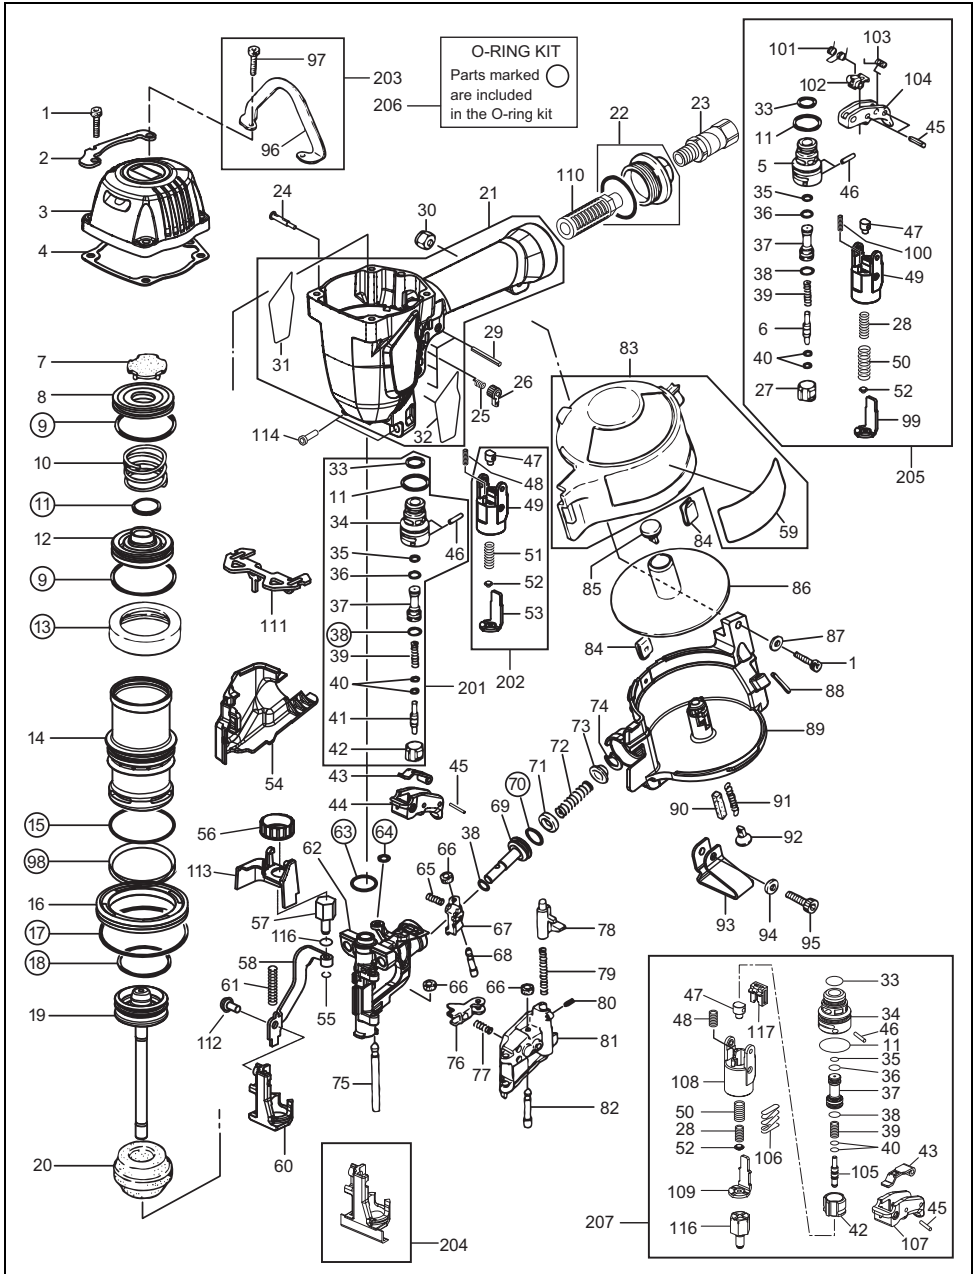

# Roofing Coil Nailer

EXPLODED VIEW  
AND SPARE PARTS LIST

SCHEMA ECLATE ET LISTE DES  
PIECES DE RECHANGE

DESPIECE DE LA MAQUINA Y LISTA  
DE RECAMBIOS

<b>Tool Model</b>	<b>Part NO</b>	<b>Part Code</b>	<b>Description</b>
CN445R3	1	CN38008	SCREW M6X25
CN445R3	2	CN37853	PROTECTOR A
CN445R3	3	CN37191	CYLINDER CAP
CN445R3	4	CN37855	CYLINDER CAP SEAL
CN445R3	5	CN31323	TRIGGER VALVE HOUSING
CN445R3	6	CN33723	TRIGGER VALVE STEM
CN445R3	7	CN37993	EXHAUST SEAL
CN445R3	8	CN37216	HEAD VALVE GUIDE
CN445R3	9	CN38003	O-RING 1AP48
CN445R3	10	CN38020	COMPRESSION SPRING 8020
CN445R3	11	KN12644	O-RING 1AP20
CN445R3	12	CN37217	HEAD VALVE PISTON
CN445R3	13	CN37824	CYLINDER SEAL
CN445R3	14	CN38031	CYLINDER
CN445R3	15	CN38004	O-RING 1AG50
CN445R3	16	CN37193	CYLINDER RING
CN445R3	17	CN38005	O-RING 1AG75
CN445R3	18	CN38006	O-RING P41
CN445R3	19	CN70459	MAIN PISTON UNIT
CN445R3	20	CN34714	BUMPER
CN445R3	21	CN70533	FRAME ASSY
CN445R3	22	CN81224	END CAP
CN445R3	23	TT05423	SWIVEL JOINT
CN445R3	24	KN12622	TRIGGER LOCK LEVER
CN445R3	25	KK23507	SPRING 3507
CN445R3	26	KN12621	TRIGGER LOCK DIAL
CN445R3	27	CN31346	TRIGGER VALVE CAP
CN445R3	28	KK23735	COMPRESSION SPRING 3735
CN445R3	29	CN38014	ROLL PIN 3 x 32
CN445R3	30	CC49408	NUT 6
CN445R3	31	CN37363	LABEL B CN445R USA
CN445R3	32	CN37362	LABEL A CN445R USA
CN445R3	33	KN12643	O-RING 1AP12
CN445R3	34	KN12636	TRIGGER VALVE HOUSING
CN445R3	35	KN12642	O-RING 1AP6
CN445R3	36	HH11209	O-RING 1BP7
CN445R3	37	CN33627	PILOT VALVE
CN445R3	38	KN12641	O-RING 1AP9
CN445R3	39	CN38021	COMPRESSION SPRING 8021
CN445R3	40	KN12647	O-RING 1B 1.4 x 2.5
CN445R3	41	CN38030	TRIGGER VALVE STEM
CN445R3	42	KN12637	TRIGGER VALVE CAP
CN445R3	43	CN35115	CONTACT LEVER
CN445R3	44	CN35714	TRIGGER
CN445R3	45	FF22402	SPRING PIN 3 x 16 (LIGHT LOAD)
CN445R3	46	KN12660	STRAIGHT PIN 2660
CN445R3	47	CN38027	ARM GUIDE PIN
CN445R3	48	KK23129	COMPRESSION SPRING 3129
CN445R3	49	CN37842	CONTACT ARM GUIDE A
CN445R3	50	KK23736	COMPRESSION SPRING 3736
CN445R3	51	KK23653	COMP. SPRING 3653