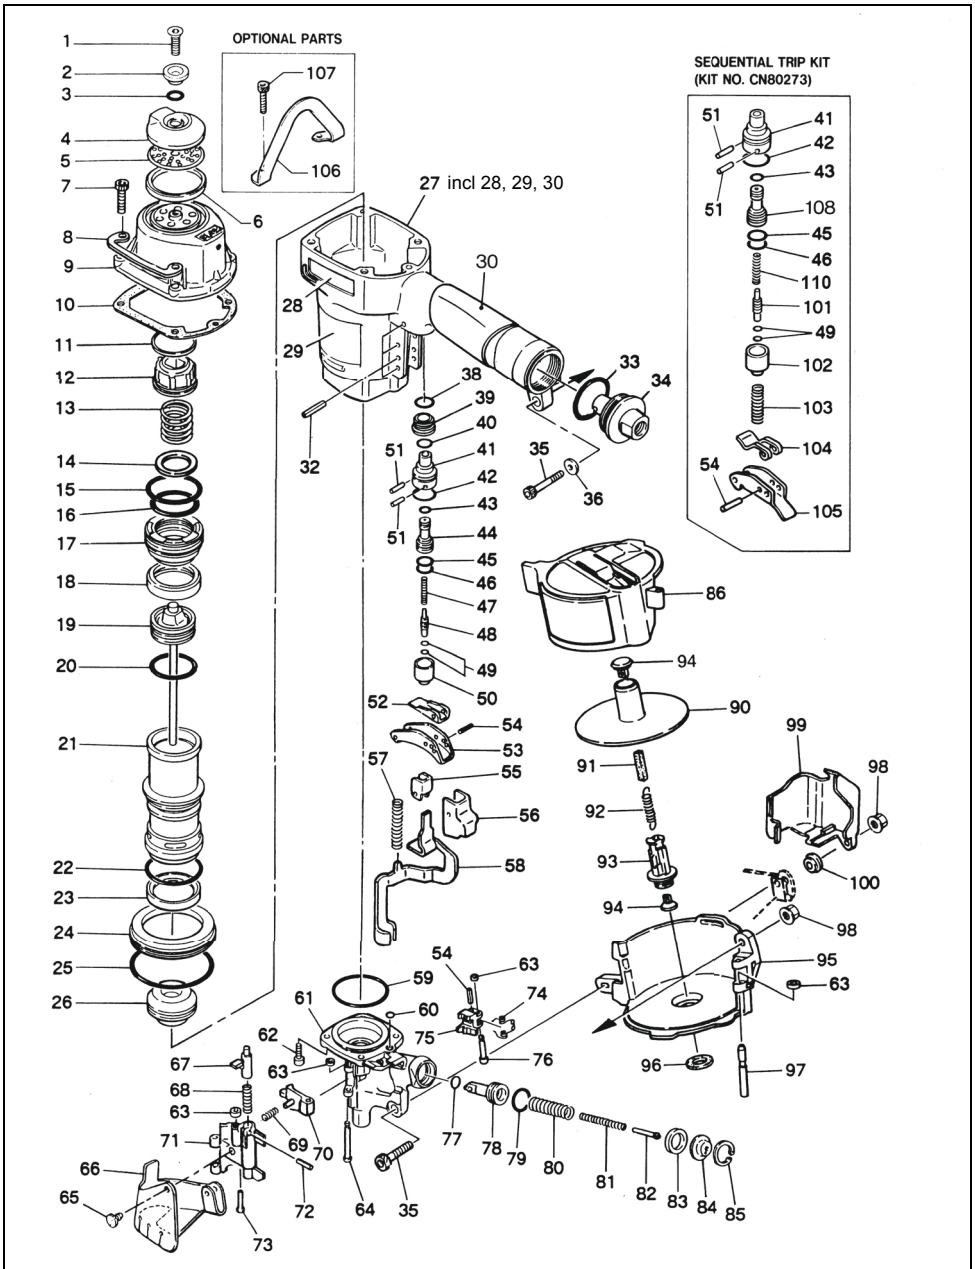

Tool Model	Part NO	Part Code	Description
CN55	1	AA82427	SCREW 8 X 20 (HEXAGONAL HALL)(REPLACES BB49813+CN32582)
CN55	2	CN32631	EXHAUST COVER HOLDER FOR USE W/AA82427(REP.CN32582+BB49813)
CN55	3	HH11132	O-RING 1AP10A CN65072
CN55	4	CN37406	EXHAUST COVER (CN32243 replaced)
CN55	5	CN37403	EXHAUST FILTER (CN31934 replaced)
CN55	6	CN37376	EXHAUST COVER SEAL (CN32242 replaced)
CN55	7	BB40428	SCREW 6MM X 25MM
CN55	8	CN37418	PROTECTOR (CN35767 replaced)
CN55	9	CN81201	CYLINDER CAP UNIT (CN34402 replaced)
CN55	10	CN37415	CYLINDER CAP SEAL (CN34416 replaced)
CN55	11	CN37404	SPACER,EXHAUST (CN31937 replaced)
CN55	12	CN37372	PISTON STOP (CN33008 replaced)
CN55	13	KK23578	COM. SPRING 3578
CN55	14	CN37409	HEAD VALVE WASHER (CN33610 replaced)
CN55	15	HH11156	O-RING ARP568-137
CN55	16	HH11909	O-RING 2.6X41.5
CN55	17	CN37373	HEAD VALVE PISTON (CN34405 replaced)
CN55	18	CN37375	CYLINDER SEAL (CN33745 replaced)
CN55	19	CN81200	MAIN PISTON UNIT (CN31866 replaced)
CN55	20	HH11101	O-RING 1AP38
CN55	21	CN37390	CYLINDER (CN31864 replaced)
CN55	22	HH11157	O-RING ARP568-136 850006
CN55	23	CN31865	CHECK VALVE
CN55	24	CN37374	CYLINDER RING (CN31429 replaced)
CN55	25	HH12106	O-RING 1AG75
CN55	26	CN31890	BUMPER (FOR N55 ONLY)(FORMER CN31432)
CN55	27	CN37410	FRAME (CN34401 replaced)
CN55	28	CN37412	CN55 LABEL (CN34404 replaced)
CN55	29	CN37439	WARNING LABEL (CN34879 replaced)
CN55	30	CN34703	GRIP COVER
CN55	32	FF21254	PIN 3 X 28 N10038
CN55	33	HH12118	O RING 1AG35
CN55	34	CN81218	END CAP ASSY (CN34403 replaced)
CN55	35	BB40457	BOLT 6X38 FOR CC00402)(REPLACES BB40469)
CN55	36	EE39138	WASHER 138
CN55	38	HH11159	O-RING ARP568-016 86459
CN55	39	CN37378	SPACER (CN31885 replaced)
CN55	40	HH11151	O-RING ARP568-013 N10067
CN55	41	CN32247	TRIGGER VALVE HOUSING(REPLACES CN/KN10387)
CN55	42	HH11138	O-RING AP20
CN55	43	HH11119	O-RING AP6 N10027
CN55	44	CN31589	PILOT VALVE
CN55	45	HH11209	O-RING 1BP7 N10028
CN55	46	HH11113	O-RING AP9 N5528
CN55	47	KK24123	COMPRESSION SPRING 4123
CN55	48	CN31347	TRIGGER VALVE STEM
CN55	49	HH11901	O-RING 1.4 X 2.5 CN65020
CN55	50	CN31346	TRIGGER VALVE CAP
CN55	51	FF30161	PIN 161
CN55	52	CN37424	CONTACT LEVER (TA10506 replaced)
CN55	53	CN37423	TRIGGER
CN55	54	FF21220	PIN 3X16 N10098
CN55	55	CN37394	CONTACT ARM GUIDE (CN31870 replaced)
CN55	56	CN37553	CONTACT ARM COVER-B (CN34420 replaced)
CN55	57	KK23256	COMPRESSION SPRING 3256
CN55	58	CN38316	CONTACT ARM UNIT, REPLACES CN35821
CN55	59	HH19198	O-RING 1A 1.9 X 47
CN55	60	HH19125	O-RING A1.6X4.2 CN65064
CN55	61	CN37379	NOSE (CN34419 replaced)
CN55	62	BB40413	SOC.HD.CAP SCREW 6X22 N5530
CN55	63	EE39602	WASHER 7 CN65059 N10056(FORMER EE39601/EE396
CN55	64	FF41501	STEP PIN 1501
CN55	65	CN31083	HOOK DUST COVER
CN55	66	CN31882	DUST SHIELD
CN55	67	CN37371	DOOR LATCH (CN30587 replaced)