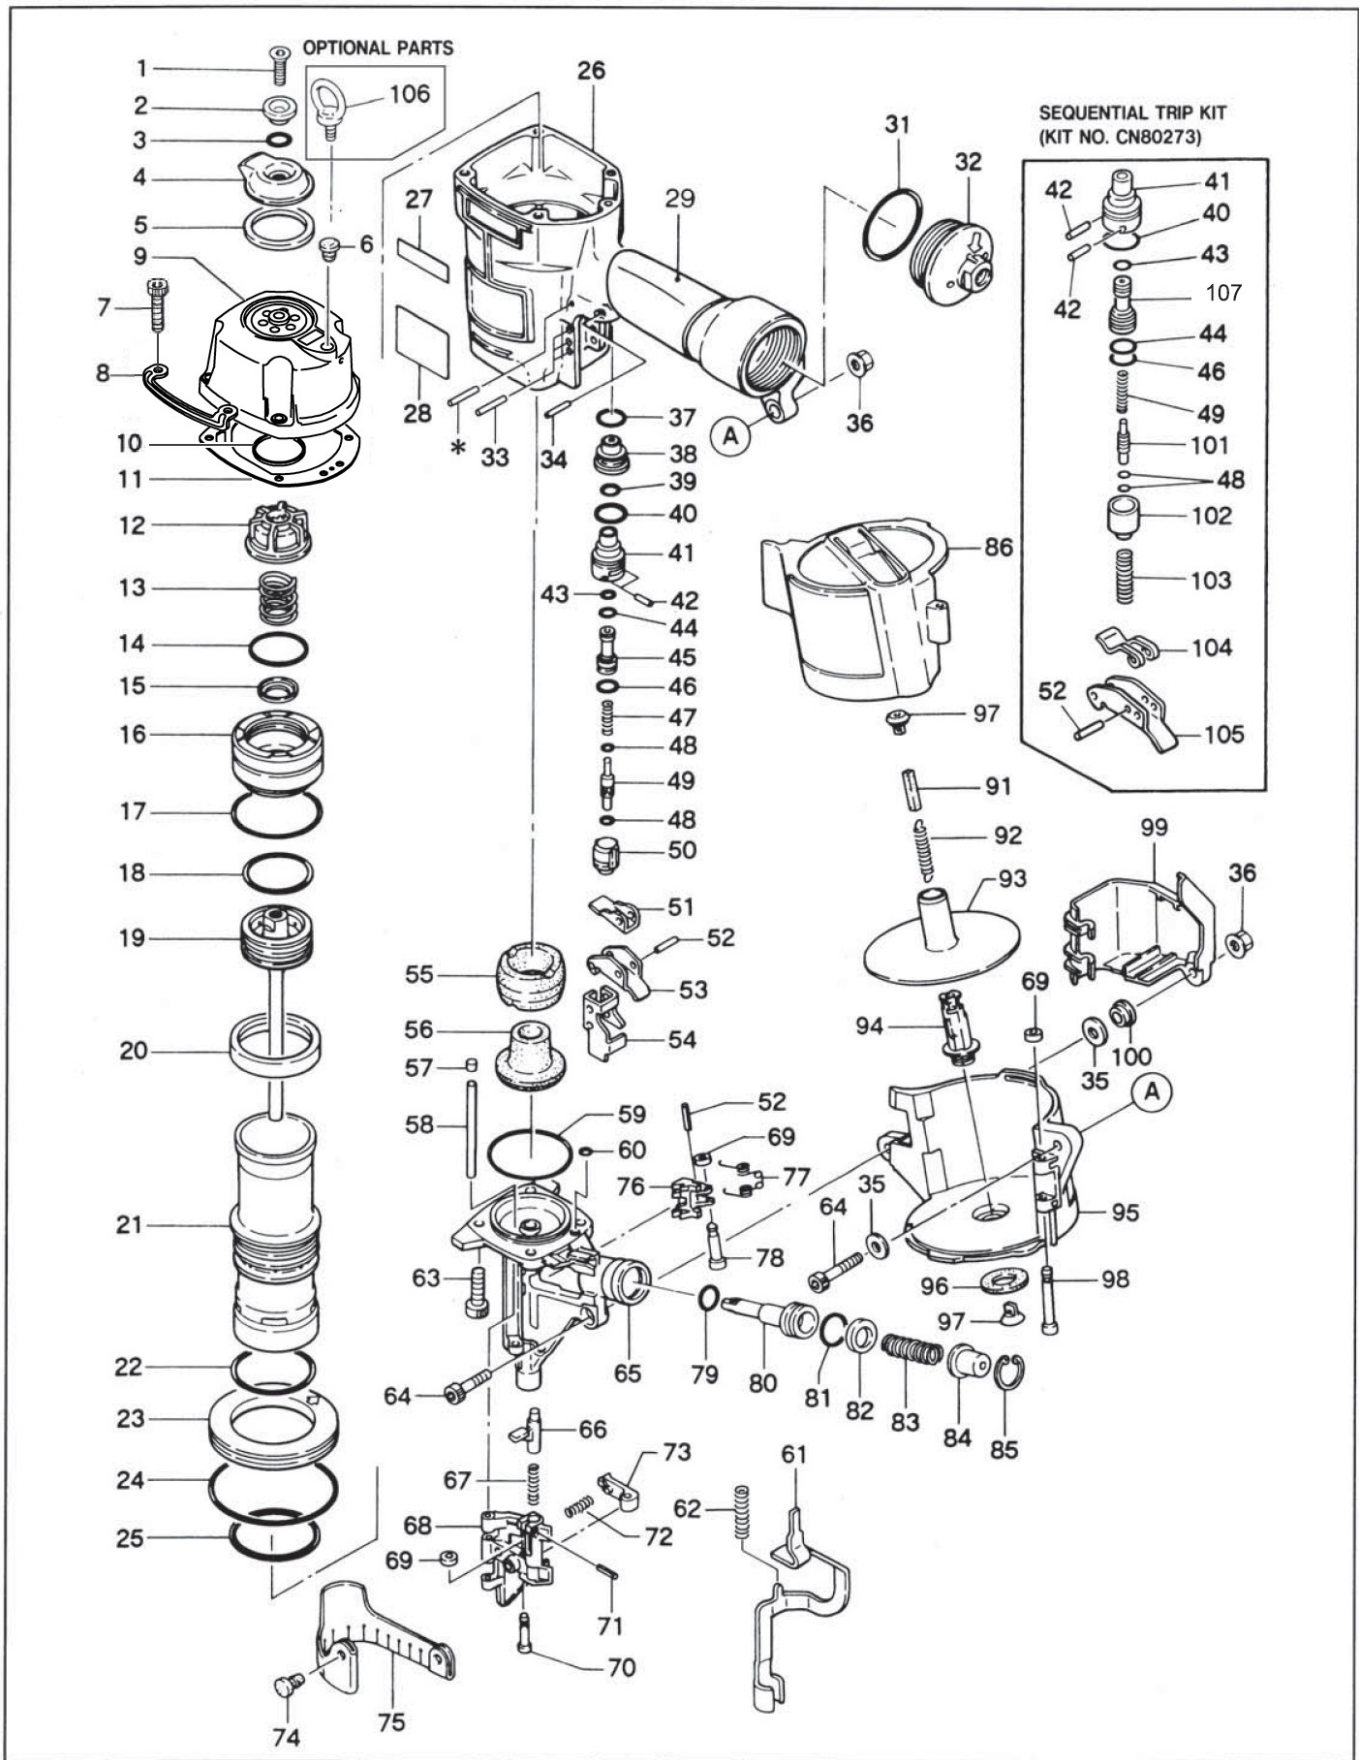

CN80

HEVY DUTY COIL NAILER

Tool Model	Part NO	Part Code	Description
CN80	1	AA82427	SCREW 8 X 20 (HEXAGONAL HALL)(REPLACES BB49813+CN32582)
CN80	2	CN32631	EXHAUST COVER HOLDER FOR USE W/AA82427(REP.CN32582+BB49813)
CN80	3	HH11132	O-RING 1AP10A CN65072
CN80	4	CN37675	EXHAUST COVER (CN32585 replaced)
CN80	5	CN37376	EXHAUST COVER SEAL (CN32242 replaced)
CN80	6	TA12319	GROMMET
CN80	7	BB40422	BOLT 6X30 FOR CC00402)(REPLACES BB40438+CC49408)
CN80	8	CN37550	PROTECTOR (CN35766 replaced)
CN80	9	CN81208	CYLINDER CAP UNIT (KN11165 replaced)
CN80	10	CN34458	SPACER EXHAUST
CN80	11	CN37549	CYLINDER CAP SEAL (CN34467 replaced)
CN80	12	CN37674	PISTON STOP (CN34444 replaced)
CN80	13	KK23195	SPRING 3195
CN80	14	HH19142	O-RING A 3X41.6
CN80	15	CN37547	HEAD VALVE WASHER (CN34453 replaced)
CN80	16	CN37673	HEAD VALVE PISTON (CN34460 replaced)
CN80	17	HH19195	O-RING 3X56.8 851438
CN80	18	HH19196	O-RING 1A 4.9X43 851439
CN80	19	CN81206	MAIN PISTON UNIT (CN34445 replaced)
CN80	20	CN37527	CYLINDER SEAL (CN31560 replaced)
CN80	21	CN37687	CYLINDER (KN10853 replaced)
CN80	22	HH19192	O-RING 3.1X56.5
CN80	23	CN37524	CYLINDER RING (CN31559 replaced)
CN80	24	HH12117	O-RING AG85
CN80	25	HH11169	O-RING AP56
CN80	26	CN37546	FRAME (CN34441 replaced)
CN80	27	CN34457	LABEL(CN80)
CN80	28	CN37439	WARNING LABEL (CN34879 replaced)
CN80	29	CN34703	GRIP COVER
CN80	31	HH12102	O-RING 1 AG 50
CN80	32	CN81221	END CAP ASSY (CN34455 replaced)
CN80	33	FF21221	ROLL PIN 3X25
CN80	34	FF21229	W.S.PIN 3X20
CN80	35	EE39138	WASHER 138
CN80	36	CC00402	NUT M6
CN80	37	HH11159	O-RING ARP568-016 86459
CN80	38	CN37529	TRIGGER VALVE GAGE (CN31661 replaced)
CN80	39	HH11151	O-RING ARP568-013 N10067
CN80	40	HH11138	O-RING AP20
CN80	41	CN32247	TRIGGER VALVE HOUSING(REPLACES CN/KN10387)
CN80	42	FF30161	PIN 161
CN80	43	HH11119	O-RING AP6 N10027
CN80	44	HH11209	O-RING 1BP7 N10028
CN80	45	CN31589	PILOT VALVE
CN80	46	HH11113	O-RING AP9 N5528
CN80	47	KK24123	COMPRESSION SPRING 4123
CN80	48	HH11901	O-RING 1.4 X 2.5 CN65020
CN80	49	CN31347	TRIGGER VALVE STEM
CN80	50	CN31346	TRIGGER VALVE CAP
CN80	51	CN37424	CONTACT LEVER (TA10506 replaced)
CN80	52	FF21220	PIN 3X16 N10098
CN80	53	CN37423	TRIGGER
CN80	54	CN37553	CONTACT ARM GUIDE
CN80	55	CN31563	BUMPER A
CN80	56	CN31564	BUMPER B
CN80	57	CN31594	PIN HOLDER
CN80	58	FF31127	PIN 1127
CN80	59	HH19139	O-RING A 1.5X53.5