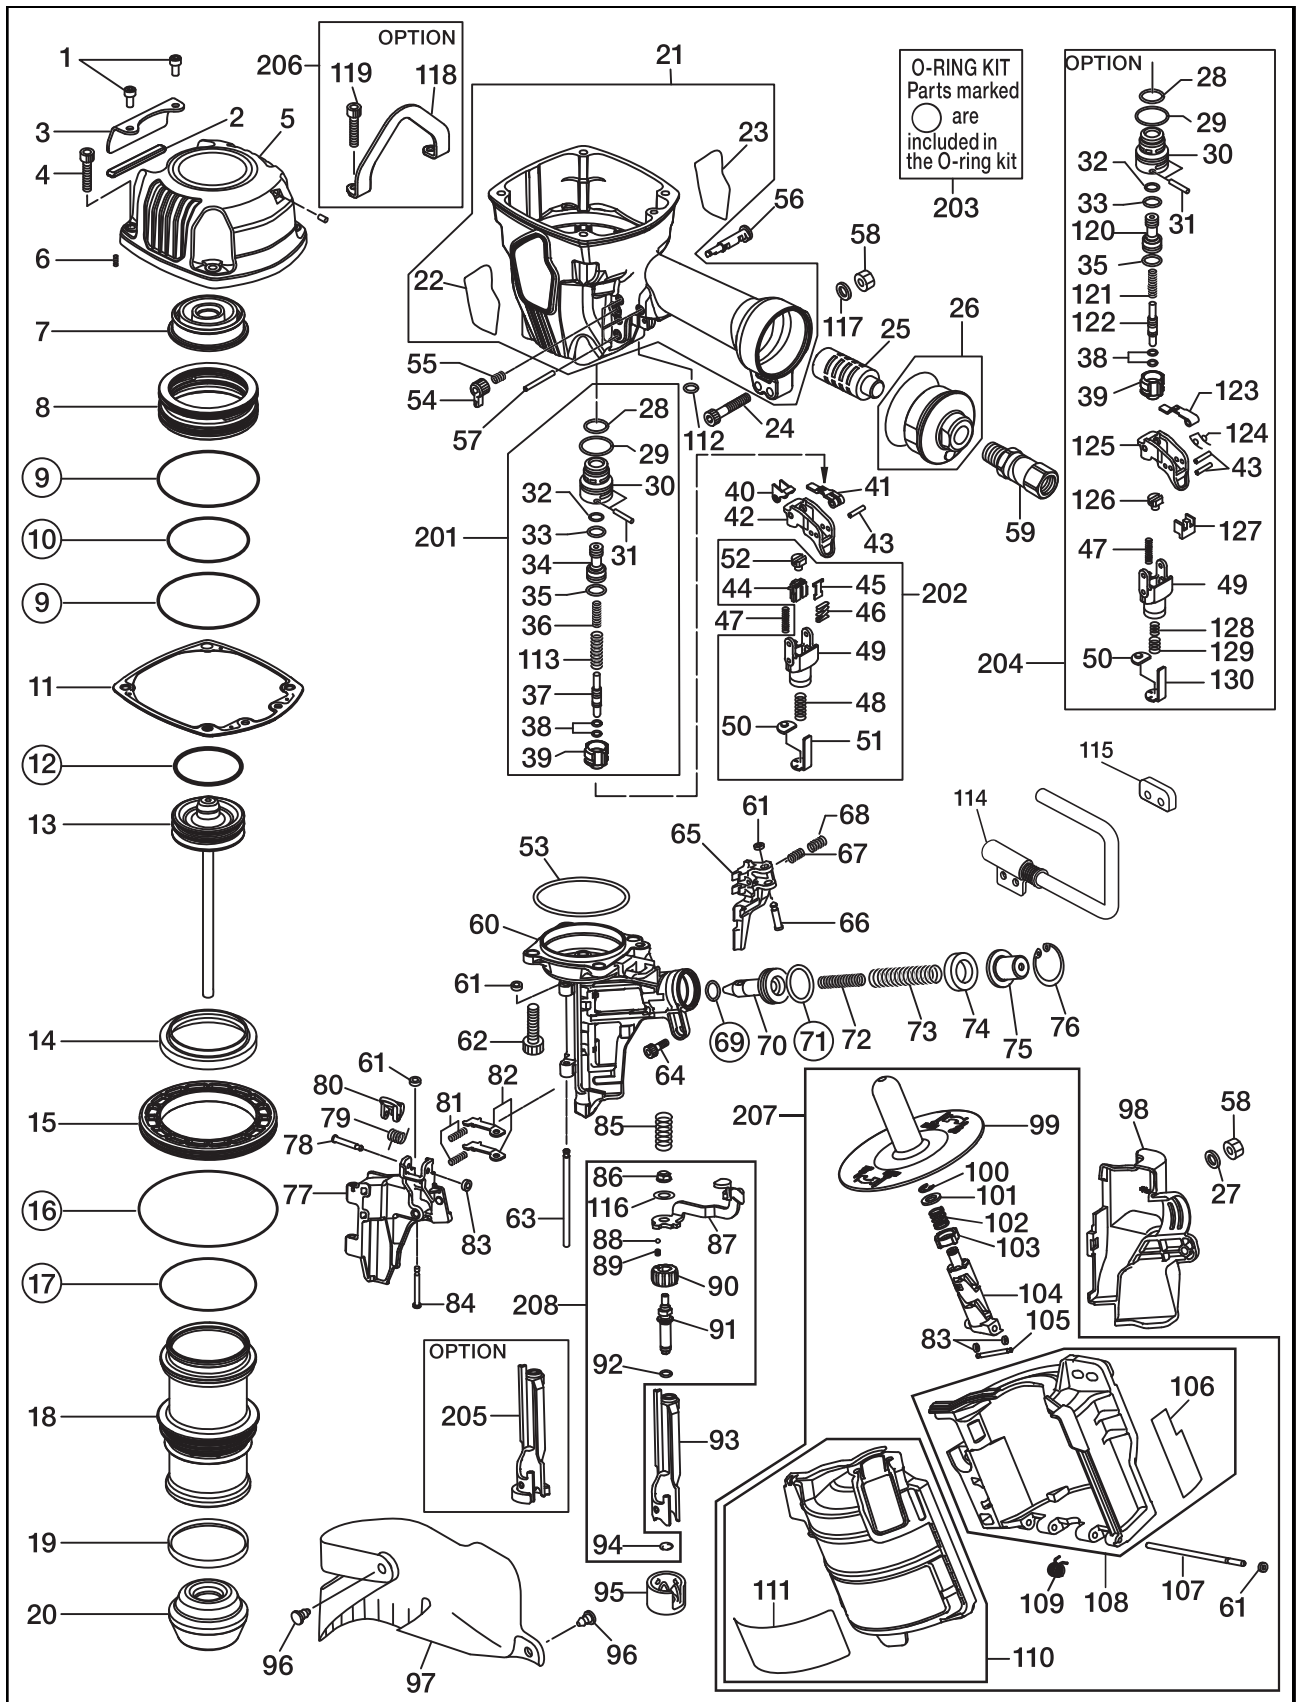

CN890F2

EXPLODED VIEW
AND SPARE PARTS LIST

SCHEMA ECLATE ET LISTE DES
PIECES DE RECHANGE

DESPIECE DE LA MAQUINA Y LISTA
DE RECAMBIOS

Tool Model	Part NO	Part Code	Description
CN890F2	1	KN12666	SCREW 5X12
CN890F2	2	KN12187	EXHAUST FILTER
CN890F2	3	KN12194	EXHAUST COVER
CN890F2	4	KN12669	SCREW 6X28
CN890F2	5	KN70148	CYLINDER CAP UNIT
CN890F2	6	KK24182	COMPRESSION SPRING 4182
CN890F2	7	CN38169	PISTON STOP
CN890F2	8	CN38166	HEAD VALVE PISTON
CN890F2	9	KN12650	O-RING AS568-150
CN890F2	10	KN12645	O-RING AS568-142
CN890F2	11	KN70142	CYLINDER CAP SEAL UNIT
CN890F2	12	KN12613	O-RING 4.5X48.8
CN890F2	13	CN70462	MAIN PISTON UNIT
CN890F2	14	KN12189	CYLINDER SEAL
CN890F2	15	KN12190	CYLINDER RING
CN890F2	16	KN12649	O-RING 1AG100
CN890F2	17	KN12648	O-RING 1AG70
CN890F2	18	KN12583	CYLINDER
CN890F2	19	KN12614	CHECK PAWL
CN890F2	20	KN12601	BUMPER
CN890F2	21	CN81283	FRAME ASSY
CN890F2	22	KN12205	NAME LABEL A
CN890F2	23	KN12206	NAME LABEL B
CN890F2	24	BB40846	SCREW 5X50
CN890F2	25	CN35685	END CAP FILTER SA-10
CN890F2	26	KN81039	END CAP ASSY
CN890F2	27	EE31121	WASHER 1-5 (BLACK)
CN890F2	28	KN12643	O-RING 1AP12
CN890F2	29	KN12644	O-RING 1AP20
CN890F2	30	CN33909	TRIGGER VALVE HOUSING
CN890F2	31	KN12660	STRAIGHT PIN 2660
CN890F2	32	KN12642	O-RING 1AP6
CN890F2	33	HH11209	O-RING 1BP7 N10028
CN890F2	34	CN31589	PILOT VALVE
CN890F2	35	KN12641	O-RING 1AP9
CN890F2	36	KN12654	COMPRESSION SPRING 2654
CN890F2	37	KN12658	TRIGGER VALVE STEM
CN890F2	38	KN12647	O-RING 1B 1.4X2.5
CN890F2	39	CN33910	TRIGGER VALVE CAP
CN890F2	40	KN12635	CONTCT LEVER B
CN890F2	41	KN12630	CONTCT LEVER A
CN890F2	42	KN12401	TRIGGER
CN890F2	43	FF22402	SPRING PIN 3X16 (LIGHT LOAD)
CN890F2	44	HS10145	SWITCH LEVER A
CN890F2	45	KN12620	SWITCH LEVER B
CN890F2	46	CN38099	SWITCH SPRING
CN890F2	47	KK23129	COMPRESSION SPRING 3129
CN890F2	48	KK23653	COMP. SPRING 3653
CN890F2	49	HS10148	ARM GUIDE
CN890F2	50	HN10357	CONTACT BUMPER
CN890F2	51	CN38104	CONTACT ARM A
CN890F2	52	CN38101	ARM GUIDE PIN
CN890F2	53	KN12651	O-RING AS568-144
CN890F2	54	KN12621	TRIGGER LOCK DIAL
CN890F2	55	KK23507	SPRING 3507
CN890F2	56	KN12622	TRIGGER LOCK LEVER