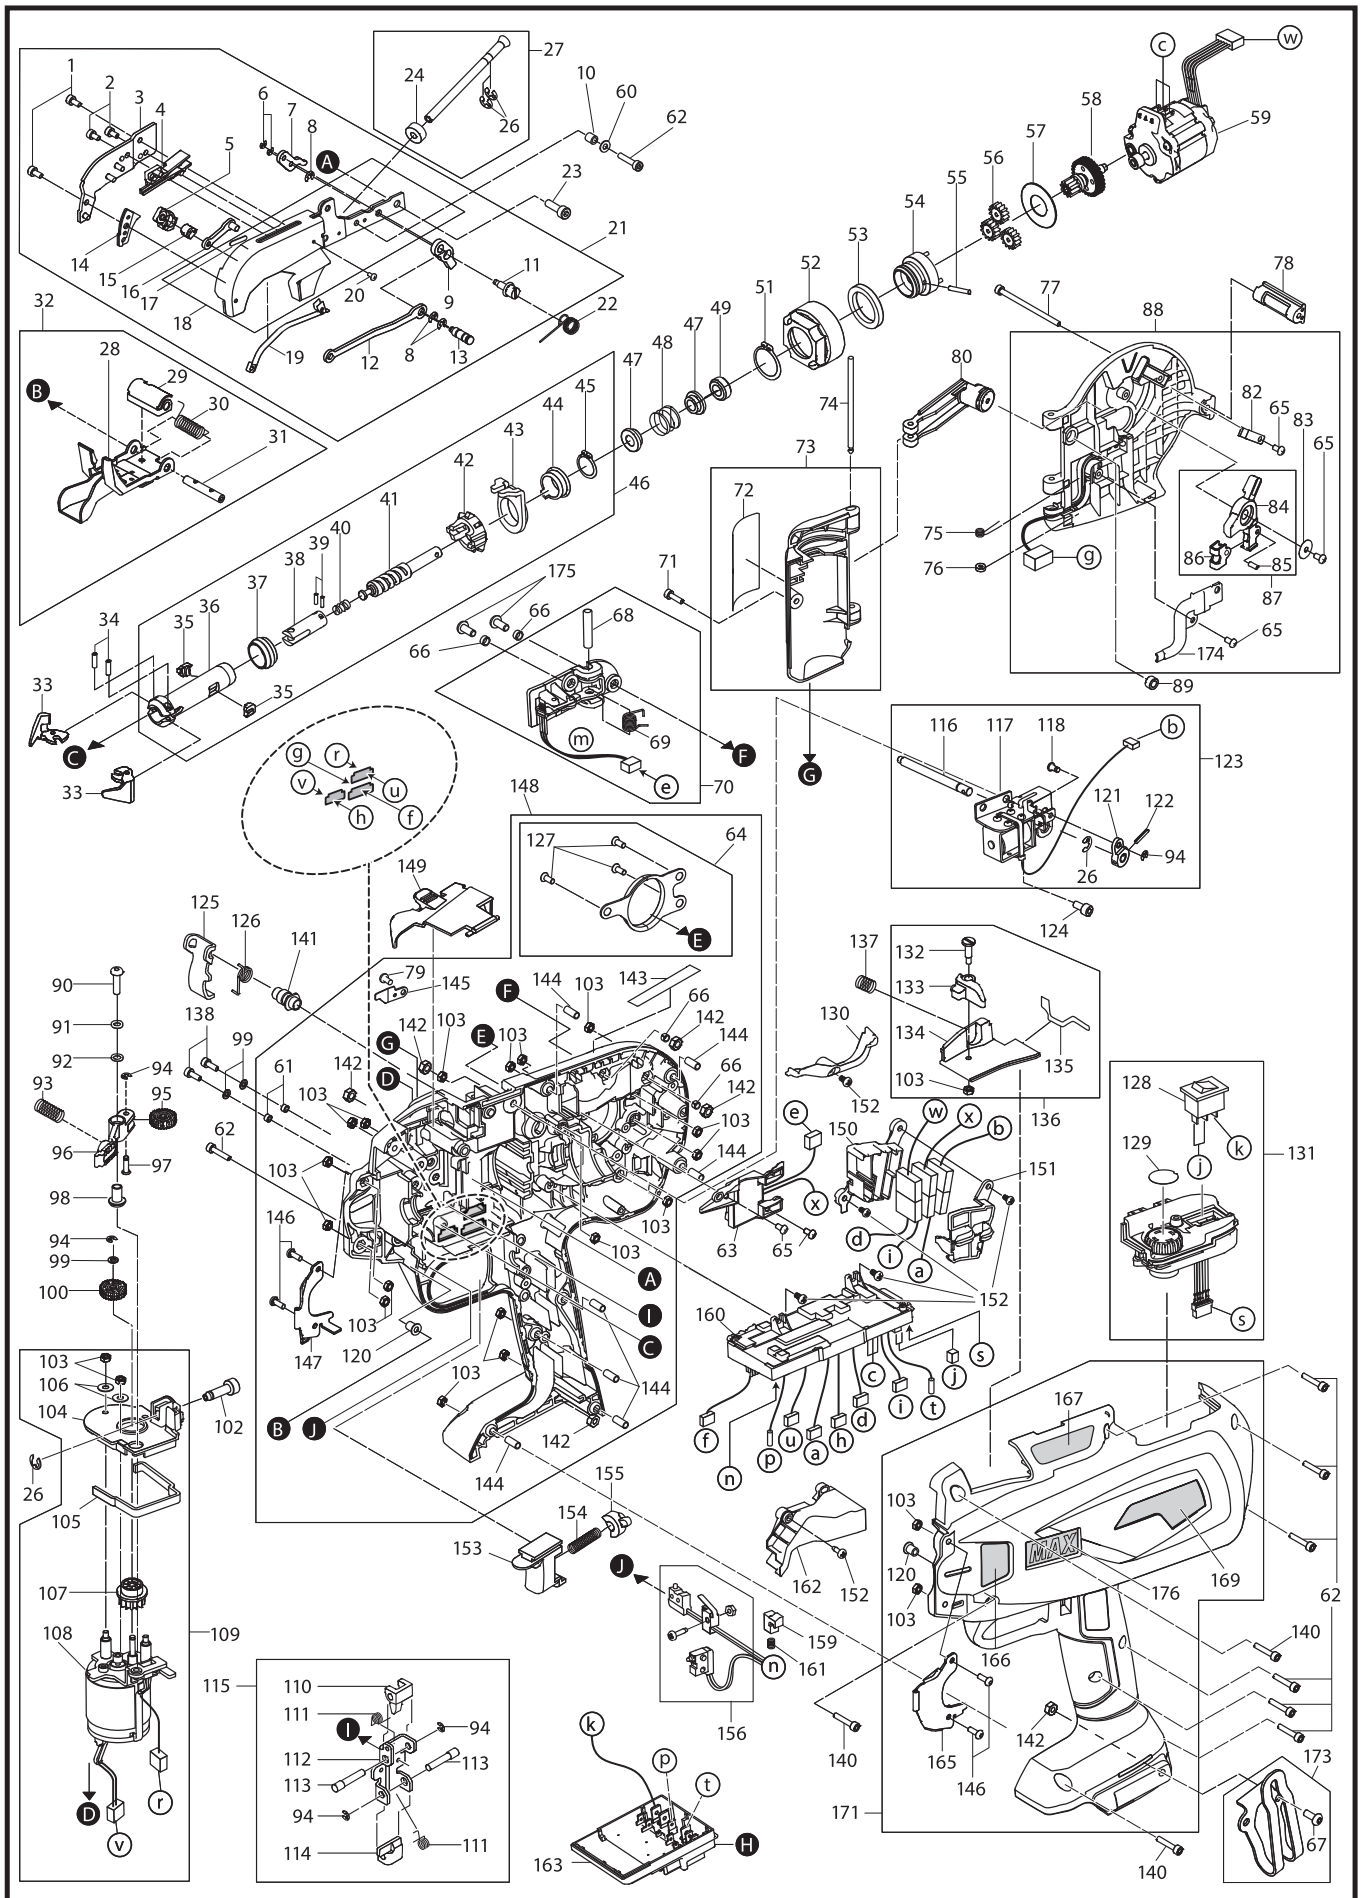

RB398S

Tool Model	Part No	Part Code	Description
RB398S	1	BB40112	BOLT 3X6
RB398S	2	BB86701	TORX BOLT 3X5
RB398S	3	RB70404	ARM B UNIT(397)
RB398S	4	RB11999	WIRE GUIDE B(397)
RB398S	5	RB12000	CUTTER
RB398S	6	JJ10109	E-RING 2
RB398S	7	RB12090	CUTTER LEVER B(397)
RB398S	8	JJ10514	E-RING 3 CF
RB398S	9	RB12005	CUTTER LEVER A(397)
RB398S	10	FF51647	PIN 1647
RB398S	11	RB12710	SHAFT
RB398S	12	RB12004	CONNECTING ROD(397)
RB398S	13	RB12780	PIN
RB398S	14	RB70794	WIRE GUIDE A
RB398S	15	RB12121	FIXED CUTTER (N)
RB398S	16	RB70493	CUTTER PLATE UNIT
RB398S	17	RB12781	PLATE
RB398S	18	RB81304	ARM A UNIT
RB398S	19	RB11997	LEAF SPRING(397)
RB398S	20	AA25113	PAN-HEAD SCREW 2X4
RB398S	21	RB70741	ARM ASSY(398S)
RB398S	22	KK33413	SPRING 3413
RB398S	23	BB40839	HEX SOCKET HEAD CAP SCREW M46X16 MEC
RB398S	24	RB12007	PIPE SPONGE
RB398S	26	JJ10101	E-RING 4
RB398S	27	RB81136	PIPE ASSY
RB398S	28	RB70565	CURL GUIDE UNIT (399A)
RB398S	29	RB12010	CURL GUIDE COVER
RB398S	30	KK33365	TORSION SPRING
RB398S	31	RB12110	STOPPER SHAFT
RB398S	32	RB70567	CURL GUIDE ASSY(399A)
RB398S	33	RB11816	HOOK
RB398S	34	RB81113	WS PIN 2.5X10
RB398S	35	RB12014	KEY
RB398S	36	RB12017	SLEEVE A
RB398S	37	RB12279	SLEEVE GUIDE
RB398S	38	RB70675	TIP AXIS B
RB398S	39	FF31599	PIN 1599
RB398S	40	KK23730	COMP. SPRING 3730
RB398S	41	RB12708	TIP AXIS A
RB398S	42	RB12785	SLEEVE B
RB398S	43	RB12789	CUTTER RING
RB398S	44	RB12091	CUTTER RING GUIDE
RB398S	45	JJ21011	C-RING 14
RB398S	46	RB81314	TIP AXIS ASSY
RB398S	47	RB12020	SPRING COLLAR
RB398S	48	KK29026	COMP. SPRING 9026
RB398S	49	RB12019	BUMPER