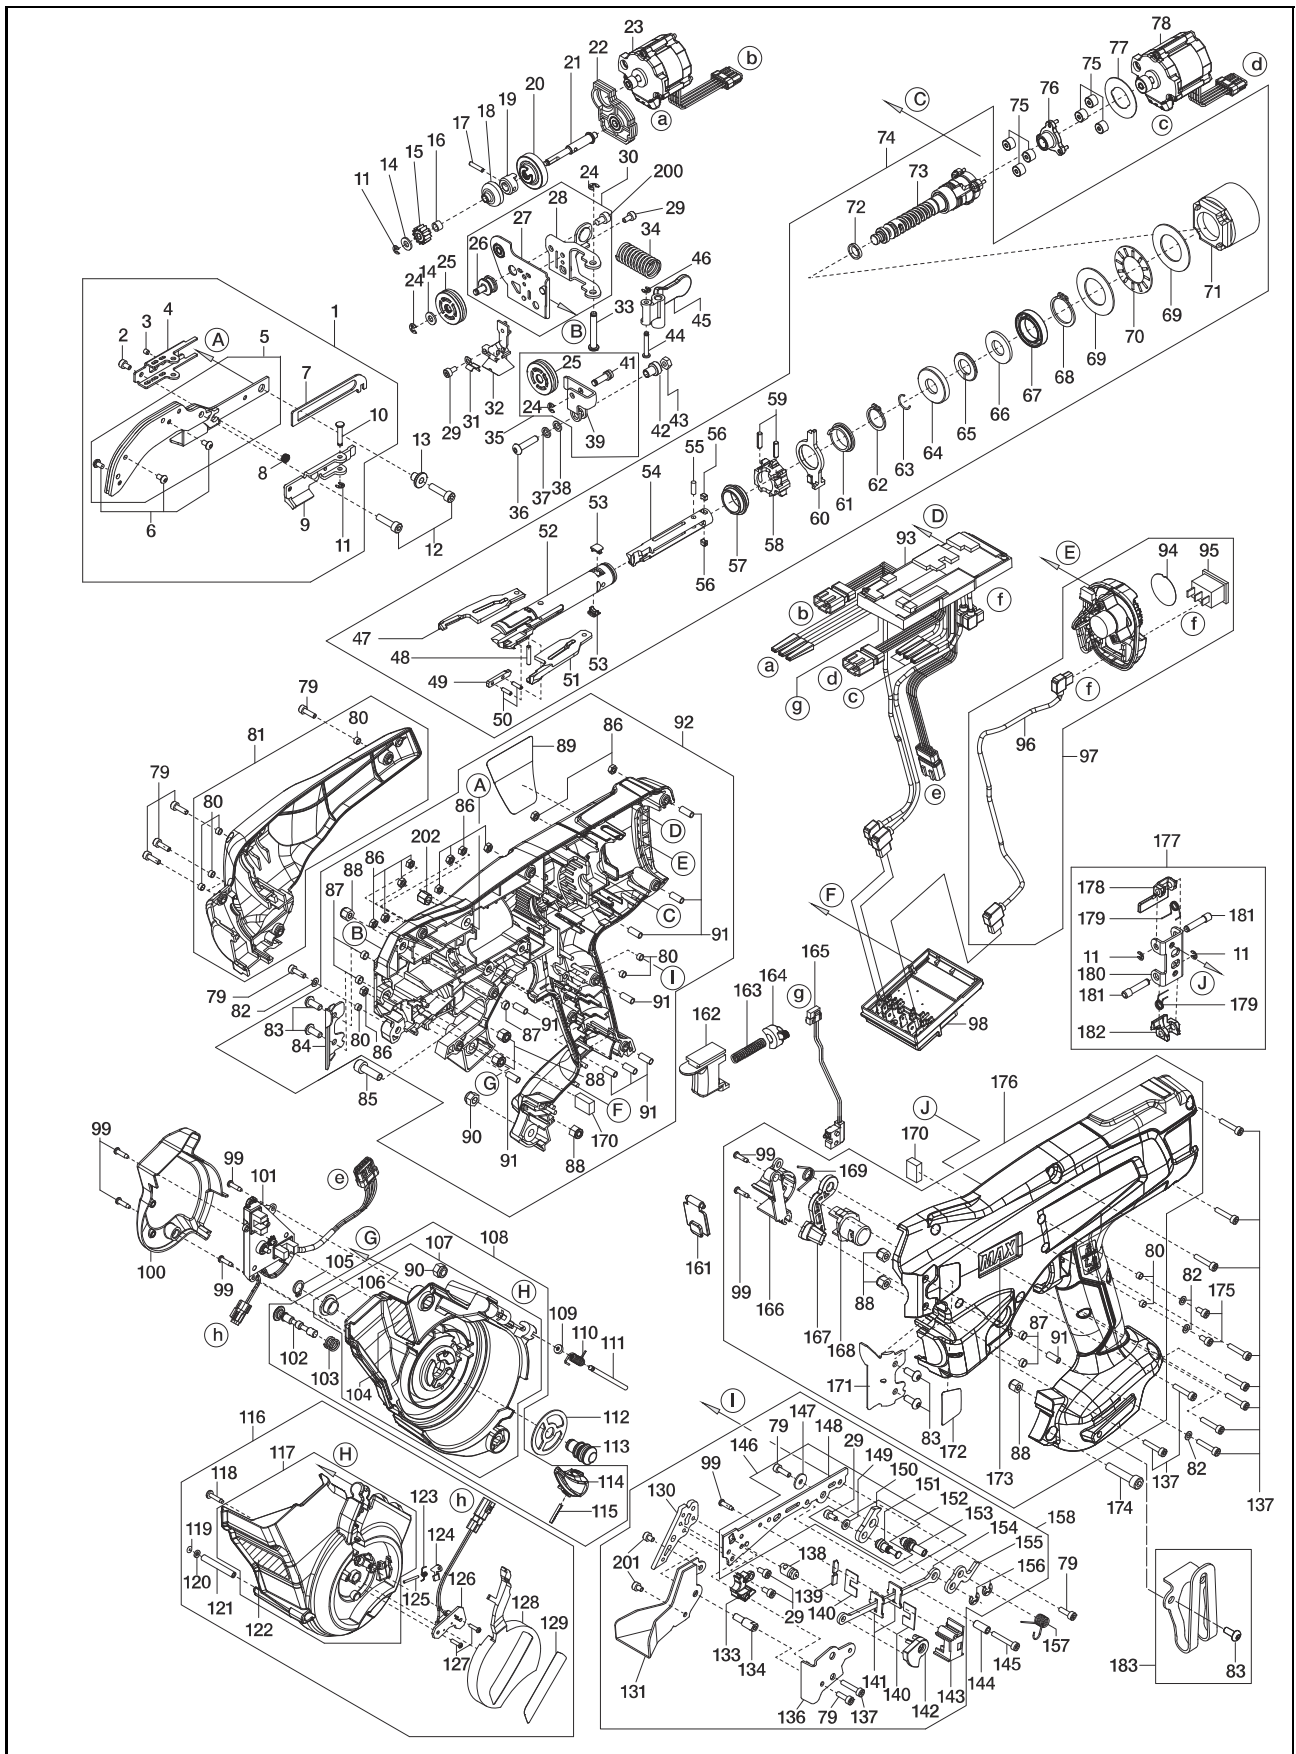

# RB611T

EXPLODED  
VIEW AND SPARE PARTS LIST

DESPIECE DE LA MAQUINA Y LISTA  
DE RECAMBIOS

SCHEMA ECLATE ET LISTE DES  
PIECES DE RECHANGE

| Tool Model | Part No | Part Code | Description             |
|------------|---------|-----------|-------------------------|
| RB611T     | 1       | RB70800   | ARM A ASSY              |
| RB611T     | 2       | BB40481   | BOLT 3X5                |
| RB611T     | 3       | AA71408   | SCREW 3 X 3             |
| RB611T     | 4       | RB12633   | WIRE GUIDE BASE         |
| RB611T     | 5       | RB81331   | ARM A UNIT              |
| RB611T     | 6       | BB41714   | BOLT 3X5 SG             |
| RB611T     | 7       | RB12636   | WIRE GUIDE LEVER        |
| RB611T     | 8       | KK29117   | COMPRESSION SPRING 9117 |
| RB611T     | 9       | RB70802   | WIRE GUIDE UNIT         |
| RB611T     | 10      | FF41865   | STEP PIN 1865           |
| RB611T     | 11      | JJ10113   | E-RING 2.5              |
| RB611T     | 12      | BB40420   | BOLT 4 X 16             |
| RB611T     | 13      | FF52115   | HOLLOW PIN 2115         |
| RB611T     | 14      | EE39861   | WASHER 4.3X9X1          |
| RB611T     | 15      | RB12865   | FEEDING GEAR A          |
| RB611T     | 16      | FF51715   | HOLLOW PIN 1715         |
| RB611T     | 17      | FF31559   | PIN 1559                |
| RB611T     | 18      | RB12740   | SHAFT COLLAR            |
| RB611T     | 19      | RB12653   | CLUTCH B                |
| RB611T     | 20      | RB12651   | CLUTCH A                |
| RB611T     | 21      | RB12652   | FEEDING GEAR SHAFT A    |
| RB611T     | 22      | RB70700   | FEEDING MOTOR BASE UNIT |
| RB611T     | 23      | RB70627   | FEEDING MOTOR           |
| RB611T     | 24      | JJ10514   | E-RING 3 CF             |
| RB611T     | 25      | RB70625   | FEEDING GEAR B UNIT     |
| RB611T     | 26      | RB12964   | FEEDING GEAR SHAFT B    |
| RB611T     | 27      | RB70885   | FEEDING GEAR BASE UNIT  |
| RB611T     | 28      | RB12963   | SPRING BASE             |
| RB611T     | 29      | BB40824   | BOLT 3X6                |
| RB611T     | 30      | RB81333   | FEEDING GEAR BASE ASSY  |
| RB611T     | 31      | RB12659   | LEAF SPRING             |
| RB611T     | 32      | RB70807   | WIRE GUIDE C UNIT       |
| RB611T     | 33      | FF41867   | STEP PIN 1867           |
| RB611T     | 34      | KK29119   | COMPRESSION SPRING 9119 |
| RB611T     | 35      | RB81334   | RELEASE LEVER A ASSY    |
| RB611T     | 36      | BB41715   | BOLT 4X18 C             |
| RB611T     | 37      | EE11103   | SPRING WASHER 2-4       |
| RB611T     | 38      | EE39825   | WASHER 4.5X7.4X0.8      |
| RB611T     | 39      | RB12866   | RELEASE LEVER A         |
| RB611T     | 40      | RB12683   | RELEASE LEVER A CAP     |
| RB611T     | 41      | FF41877   | STEP PIN 1877           |
| RB611T     | 42      | FF52118   | HOLLOW PIN 2118         |
| RB611T     | 43      | CC42512   | HEX NUT 1A M4           |
| RB611T     | 44      | FF41868   | STEP PIN 1868           |
| RB611T     | 45      | RB12657   | RELEASE LEVER B         |
| RB611T     | 46      | JJ10510   | RETAINING RING 2.3      |
| RB611T     | 47      | RB12609   | HOOK L                  |
| RB611T     | 48      | RB12853   | CARBIDE PIN 2.5X14.8    |
| RB611T     | 49      | RB12616   | SLEEVE COVER            |
| RB611T     | 50      | FF21267   | SPRING PIN 2X8          |
| RB611T     | 51      | RB12610   | HOOK R                  |