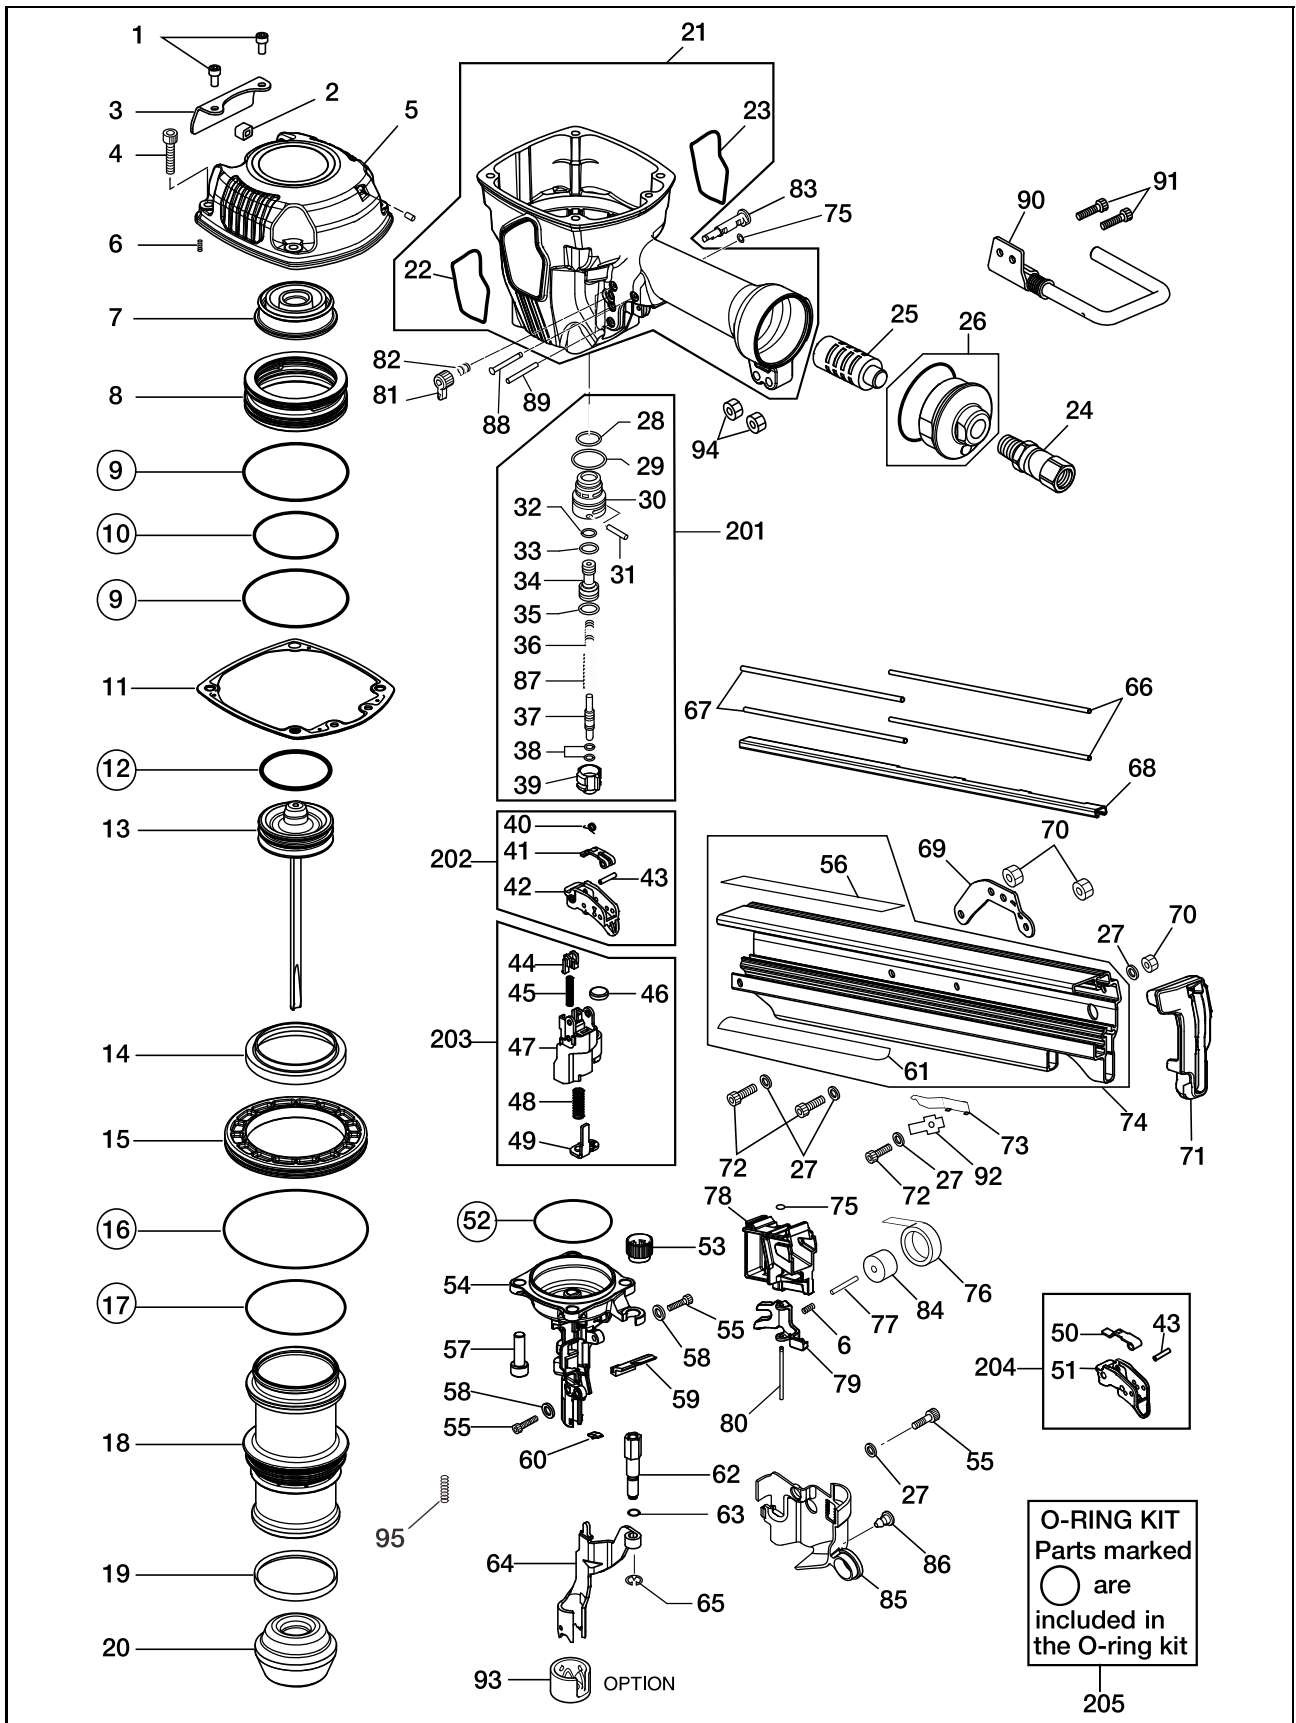

SN883RH3

EXPLODED VIEW
AND SPARE PARTS LIST

SCHEMA ECLATE ET LISTE DES
PIECES DE RECHANGE

DESPIECE DE LA MAQUINA Y LISTA
DE RECAMBIOS

Tool Model	Part NO	Part Code	Description
SN883RH3	1	KN12666	SCREW 5X12
SN883RH3	2	KN12678	EXHAUST GUIDE
SN883RH3	3	KN12194	EXHAUST COVER
SN883RH3	4	KN12669	SCREW 6X28
SN883RH3	5	KN70168	CYLINDER CAP UNIT
SN883RH3	6	KK24182	COMPRESSION SPRING 4182
SN883RH3	7	CN38169	PISTON STOP
SN883RH3	8	KN12656	HEAD VALVE PISTON
SN883RH3	9	KN12650	O-RING AS568-150
SN883RH3	10	KN12645	O-RING AS568-142
SN883RH3	11	KN70142	CYLINDER CAP SEAL UNIT
SN883RH3	12	KN12613	O-RING 4.5X48.8
SN883RH3	13	KN70164	MAIN PISTON UNIT
SN883RH3	14	KN12628	CYLINDER SEAL
SN883RH3	15	KN12190	CYLINDER RING
SN883RH3	16	KN12649	O-RING 1AG100
SN883RH3	17	KN12648	O-RING 1AG70
SN883RH3	18	KN12634	CYLINDER
SN883RH3	19	KN12614	CHECK VALVE
SN883RH3	20	KN12193	BUMPER
SN883RH3	21	KN81069	FRAME
SN883RH3	22	KN12205	NAME LABEL A
SN883RH3	23	KN12206	NAME LABEL B
SN883RH3	24	TT05426	SWIVEL JOINT
SN883RH3	25	CN35685	END CAP FILTER SA-10
SN883RH3	26	KN81039	END CAP ASSY
SN883RH3	27	EE31121	WASHER 1-5 (BLACK)
SN883RH3	28	KN12643	O-RING 1AP12
SN883RH3	29	KN12644	O-RING 1AP20
SN883RH3	30	CN33909	TRIGGER VALVE HOUSING
SN883RH3	31	KN12660	STRAIGHT PIN 2660
SN883RH3	32	KN12642	O-RING 1AP6
SN883RH3	33	HH11209	O-RING 1BP7
SN883RH3	34	CN31589	PILOT VALVE
SN883RH3	35	KN12641	O-RING 1AP9
SN883RH3	36	KN12654	COMPRESSION SPRING 2654
SN883RH3	37	KN12658	TRIGGER VALVE STEM
SN883RH3	38	KN12647	O-RING 1B 1.4X2.5
SN883RH3	39	CN33910	TRIGGER VALVE CAP
SN883RH3	40	KK33404	SPRING 3404
SN883RH3	41	KN12729	CONTACT LEVER DS
SN883RH3	42	CN35648	TRIGGER (ORANGE)
SN883RH3	43	FF22402	SPRING PIN 3X16 (LIGHT LOAD)
SN883RH3	44	KN12734	TRIGGER PUSHER
SN883RH3	45	KK23129	COMPRESSION SPRING 3129
SN883RH3	46	KN12618	EXHAUST SEAL
SN883RH3	47	KN12730	ARM GUIDE
SN883RH3	48	KK23973	COMPRESSION SPRING 3973
SN883RH3	49	KN12731	CONTACT ARM A
SN883RH3	50	KN12728	CONTACT LEVER CT
SN883RH3	51	CN35714	TRIGGER (BLACK)
SN883RH3	52	KN12651	O-RING AS568-144
SN883RH3	53	KN12200	ADJUST DIAL
SN883RH3	54	KN70172	NOSE UNIT
SN883RH3	55	KN12668	SCREW 5X10
SN883RH3	56	KN12736	WARNING LABEL
SN883RH3	57	KN12670	SCREW 8X28
SN883RH3	58	KN12619	PLANE WASHER 5.1X12X1.2